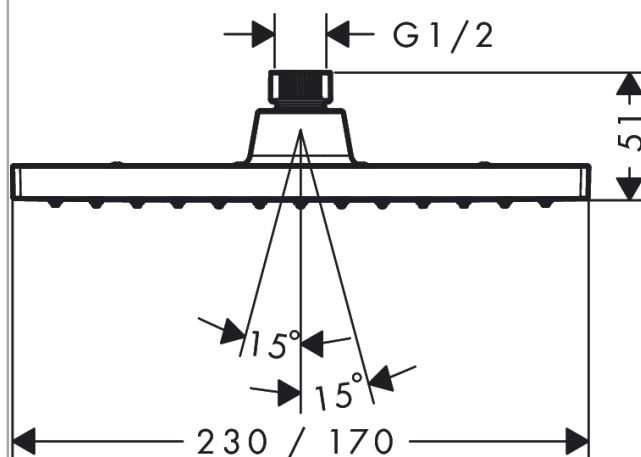

Vernis Shape
Overhead shower 200 1jet LowPressure
 Surfaces: **Chrome** Article Number: **26096000**

Description

product features

- shower head size: 230 x 170 mm
- spray type: Rain
- ball-joint: overhead shower angle adjustable
- material spray disc: plastic
- maximum flow rate at 3 bar: 14,7 l/min
- minimum flow pressure: 3 bar
- overhead shower removable for cleaning
- installation: ceiling or wall
- connection thread G 1/2
- connection dimension: DN15

Technology

Product image

Scale drawing

Flowchart

The consumption was measured in combination with the appropriate fittings (thermostat/mixer/ in-wall valve) to reflect actual application in practice.

Vernis Shape
Overhead shower 200 1jet LowPressure
Surfaces: **Chrome** Article Number: **26096000**

Exploded Drawing

Year of production: >04/21

Vernis Shape
Overhead shower 200 1jet LowPressure
 Surfaces: **Chrome** Article Number: **26096000**

Spare part list

Year of production: >04/21

Pos.	Description	Article Number	Price	PU
1	filter packing	94246000	-	1