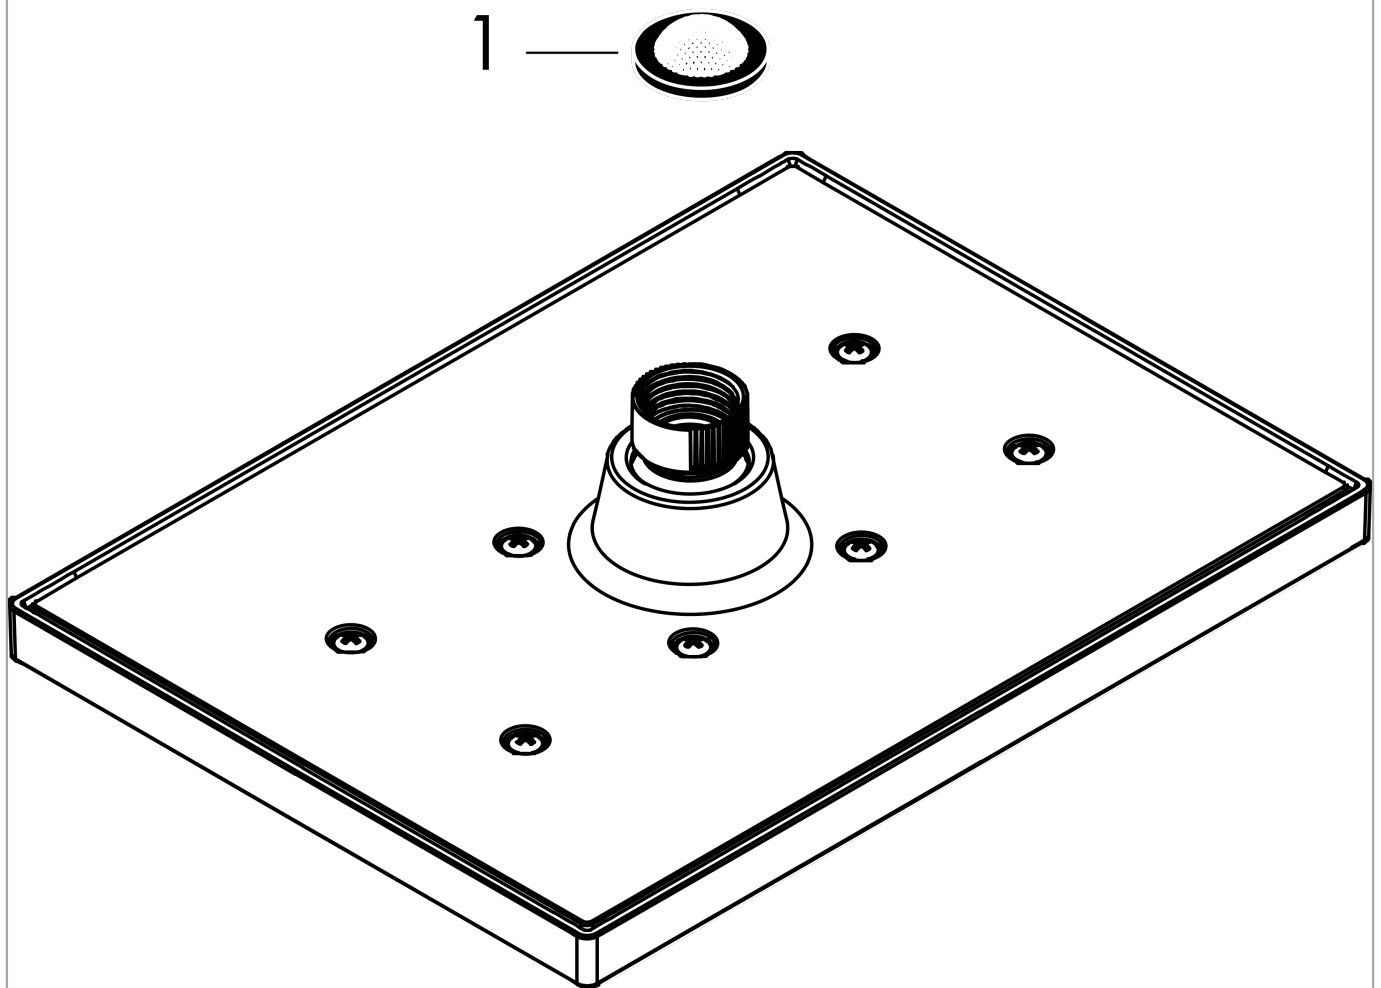

Vernis Shape
Overhead shower 200 1jet LowPressure
 Surfaces: **Chrome** Article Number: **26096000**

Description

product features

- shower head size: 230 x 170 mm
- spray type: Rain
- ball-joint: overhead shower angle adjustable
- material spray disc: plastic
- maximum flow rate at 3 bar: 14,7 l/min
- minimum flow pressure: 3 bar
- overhead shower removable for cleaning
- installation: ceiling or wall
- connection thread G 1/2
- connection dimension: DN15

Technology

Product image

Scale drawing

Flowchart

The consumption was measured in combination with the appropriate fittings (thermostat/mixer/ in-wall valve) to reflect actual application in practice.

Vernis Shape
Overhead shower 200 1jet LowPressure
Surfaces: **Chrome** Article Number: **26096000**

Exploded Drawing

Year of production: >04/21

Vernis Shape
Overhead shower 200 1jet LowPressure
 Surfaces: **Chrome** Article Number: **26096000**

Spare part list

Year of production: >04/21

Pos.	Description	Article Number	Price	PU
1	filter packing	94246000	-	1