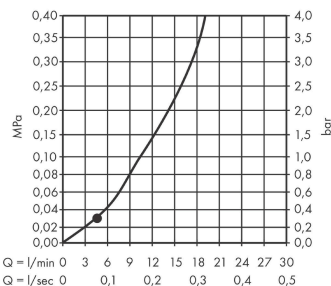

Vernis Shape
Overhead shower 200 1jet LowPressure
 Surfaces: **Chrome** Article Number: **26096000**

Description

product features

- shower head size: 230 x 170 mm
- spray type: Rain
- ball-joint: overhead shower angle adjustable
- material spray disc: plastic
- maximum flow rate at 3 bar: 14,7 l/min
- minimum flow pressure: 3 bar
- overhead shower removable for cleaning
- installation: ceiling or wall
- connection thread G 1/2
- connection dimension: DN15

Technology

Product image

Scale drawing

Flowchart

The consumption was measured in combination with the appropriate fittings (thermostat/mixer/ in-wall valve) to reflect actual application in practice.

Vernis Shape
Overhead shower 200 1jet LowPressure
Surfaces: **Chrome** Article Number: **26096000**